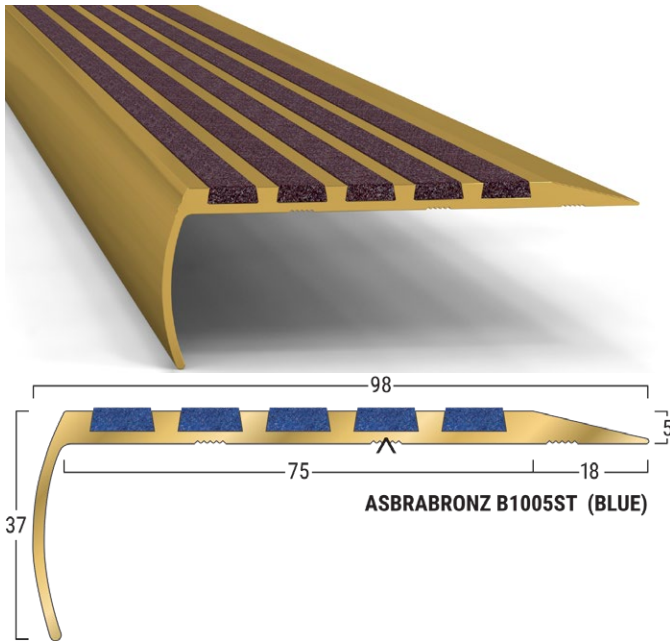

Latham Asbrabronz™ Brass ST Surface Mounted Safety Stair Tread Nosing Data Sheet TYPE-B1005ST

△ - Denotes Factory Drilling Location

Brown
(Standard)
LRV: 28.9

Smoke
LRV: 33.37

Terracotta
LRV: 34.18

Teal
LRV: 31.19

Buff
LRV: 40.81

Blue
LRV: 32.01

Plum
LRV: 30.70

Blue Grey
LRV: 37.11

Teak
LRV: 35.75

Sparkling Black
LRV: 32.75

Silver Grey
LRV: 37.70

Cactus Green
LRV: 36.16

Off White
LRV: 50.17

Safety Yellow
LRV: 41.14

Rose
LRV: 36.48

Lumo Luminescent
Glow-In-The-Dark
LRV: 51.62

PRODUCT DETAILS - B1005ST

Surface mounted stair tread nosings are designed for existing and new applications. The nosing can be installed over the substrate and the tapered profile ensures there is no tripping hazard. The stair tread nosings can be installed on most flooring finishes including stone, concrete, tile, terrazzo, timber, pavers, brick, carpet and vinyl.

FEATURES

- P5 Slip Classification.
- Super hard wearing.
- Abrasive Silicon Carbide Mineral Insert.
- 16 insert colours available.
- Luminance Reflective Value (LRV).
- UV Stable.

MATERIALS

Standard Supply: Cut to site required lengths, complete with countersunk holes, stainless steel screws and plastic plugs, or in full 4600mm lengths.
Brass: Alloy 380 UNS - C38010, Mill Finish.
Inserts: Supagrit™ (Standard - Brown) Silicon Carbide Mineral Inserts.