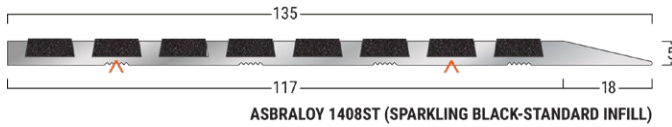

Latham Asbraloy™ Aluminium ST Surface Mounted Safety Stair Tread Nosing Data Sheet TYPE-1408ST

▲ - Denotes Factory Drilling Location

Sparkling Black
(Standard)
LRV: 28.9

Smoke
LRV: 41.58

Terracotta
LRV: 34.18

Teal
LRV: 31.19

Buff
LRV: 40.81

Blue
LRV: 32.01

Plum
LRV: 40.62

Blue Grey
LRV: 37.11

Teak
LRV: 35.75

Brown
LRV: 32.75

Silver Grey
LRV: 37.70

FEATURES

- P5 Slip Classification.
- Super hard wearing.
- Abrasive Silicon Carbide Mineral Insert.
- 16 insert colours available.
- Luminance Reflective Value (LRV).
- UV Stable.

MATERIALS

Standard Supply: Cut to site required lengths, complete with countersunk holes, stainless steel screws and plastic plugs, or in full 4600mm lengths.
Aluminium: 6063-T5, ASTM B221, Mill Finish.
Inserts: Suregrip™ Sparkling Black (standard) Silicon Carbide Mineral Inserts, or Supagrit™ Coloured Silicon Carbide Mineral Inserts.