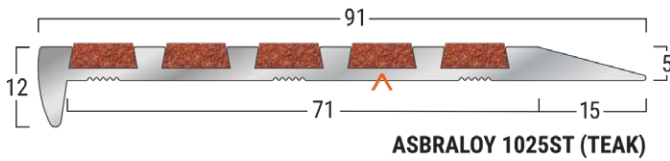

Latham Asbraloy™ Aluminium ST Surface Mounted Safety Stair Tread Nosing Data Sheet

TYPE-1025ST

▲ - Denotes Factory Drilling Location

Sparkling Black
(Standard)
LRV: 28.9

Smoke
LRV: 41.58

Terracotta
LRV: 34.18

Teal
LRV: 31.19

Buff
LRV: 40.81

Blue
LRV: 32.01

Plum
LRV: 40.62

Blue Grey
LRV: 37.11

Teak
LRV: 35.75

Brown
LRV: 32.75

Silver Grey
LRV: 37.70

Cactus Green
LRV: 36.16

Off White
LRV: 50.17

Safety Yellow
LRV: 41.14

Rose
LRV: 47.10

Lumo Luminescent
Glow-In-The-Dark
LRV: 51.62

PRODUCT DETAILS - 1025ST

Surface mounted stair tread nosings are designed for existing and new applications. The nosing can be installed over the substrate and the tapered profile ensures there is no tripping hazard. The stair tread nosings can be installed on most flooring finishes including stone, concrete, tile, terrazzo, timber, pavers, brick, carpet and vinyl.

FEATURES

- P5 Slip Classification.
- Super hard wearing.
- Abrasive Silicon Carbide Mineral Insert.
- 16 insert colours available.
- Luminance Reflective Value (LRV).
- UV Stable.

MATERIALS

Standard Supply: Cut to site required lengths, complete with countersunk holes, stainless steel screws and plastic plugs, or in full 4600mm lengths.
Aluminium: 6063-T5, ASTM B221, Mill Finish.
Inserts: Suregrip™ Sparkling Black (standard) Silicon Carbide Mineral Inserts, or Supagrit™ Coloured Silicon Carbide Mineral Inserts.