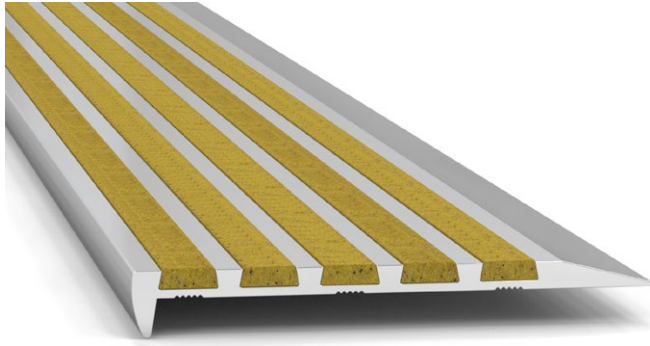

Latham Asbraloy™ Aluminium ST Surface Mounted Safety Stair Tread Nosing Data Sheet

TYPE-1025ST

▲ - Denotes Factory Drilling Location

Sparkling Black
(Standard)
LRV: 28.9

Smoke
LRV: 41.58

Terracotta
LRV: 34.18

Teal
LRV: 31.19

Buff
LRV: 40.81

Blue
LRV: 32.01

Plum
LRV: 40.62

Blue Grey
LRV: 37.11

Teak
LRV: 35.75

Brown
LRV: 32.75

Silver Grey
LRV: 37.70

Cactus Green
LRV: 36.16

Off White
LRV: 50.17

Safety Yellow
LRV: 41.14

Rose
LRV: 47.10

Lumo Luminescent
Glow-In-The-Dark
LRV: 51.62

PRODUCT DETAILS - 1025ST

Surface mounted stair tread nosings are designed for existing and new applications. The nosing can be installed over the substrate and the tapered profile ensures there is no tripping hazard. The stair tread nosings can be installed on most flooring finishes including stone, concrete, tile, terrazzo, timber, pavers, brick, carpet and vinyl.

FEATURES

- P5 Slip Classification.
- Super hard wearing.
- Abrasive Silicon Carbide Mineral Insert.
- 16 insert colours available.
- Luminance Reflective Value (LRV).
- UV Stable.

MATERIALS

Standard Supply: Cut to site required lengths, complete with countersunk holes, stainless steel screws and plastic plugs, or in full 4600mm lengths.
Aluminium: 6063-T5, ASTM B221, Mill Finish.
Inserts: Suregrip™ Sparkling Black (standard) Silicon Carbide Mineral Inserts, or Supagrit™ Coloured Silicon Carbide Mineral Inserts.