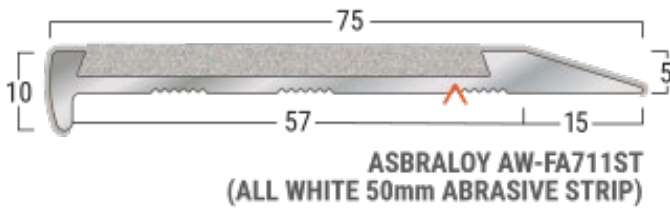

# Latham Asbraloy™ Super Visual Surface Mounted Safety Stair Tread Nosing Data Sheet

## TYPE-AW-FA711ST

▲ - Denotes Factory Drilling Location

OFF WHITE  
INFILL

LRV: 35.67

Surface mounted stair tread nosings are designed for existing and new applications. The nosing can be installed over the substrate and the tapered profile ensures there is no tripping hazard. The stair tread nosings can be installed on most flooring finishes including stone, concrete, tile, terrazzo, timber, pavers, brick, carpet and vinyl.