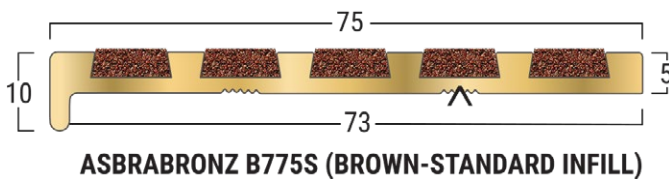

Latham Asbrabronz™ Brass S Recess Mounted Safety Stair Tread Nosing Data Sheet

TYPE-B775S

Δ - Denotes Factory Drilling Location

Brown
(Standard)
LRV: 28.9

Smoke
LRV: 33.37

Terracotta
LRV: 34.18

Teal
LRV: 31.19

Buff
LRV: 40.81

Blue
LRV: 32.01

Plum
LRV: 30.70

Blue Grey
LRV: 37.11

Teak
LRV: 35.75

Sparkling Black
LRV: 32.75

Silver Grey
LRV: 37.70

Cactus Green
LRV: 36.16

Off White
LRV: 50.17

Safety Yellow
LRV: 41.14

Rose
LRV: 36.48

Lumo Luminescent
Glow-In-The-Dark
LRV: 51.62

PRODUCT DETAILS - B775S

Recess mounted stair tread nosings are designed for both internal and external applications. The nosing can be recessed into new work or recessed into existing floor finishes. The stair tread nosings can be installed on most flooring finishes including stone, concrete, tile, terrazzo, timber, pavers, brick, carpet and vinyl.

MATERIALS

Standard Supply: Cut to site required lengths, complete with countersunk holes, stainless steel screws and plastic plugs, or in full 4600mm lengths.
Brass: Alloy 380 UNS - C38010, Mill Finish.
Inserts: Supagrit™ (Standard - Brown) Silicon Carbide Mineral Inserts.