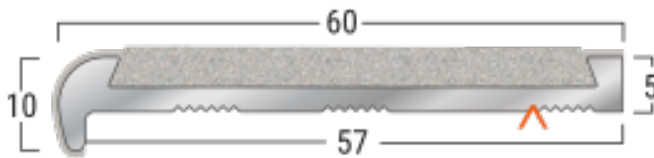

Latham Asbraloy™ Super Visual Recessed Mounted Safety Stair Tread Nosing Data Sheet

TYPE-AW-FA601S

ASBRALLOY AW-FA601S
(ALL WHITE 50mm ABRASIVE STRIP)

▲ - Denotes Factory Drilling Location

OFF WHITE
INFILL

LRV: 35.67

PRODUCT DETAILS - AW-FA601S

The Latham Super Visual range in All-Black and All-White are specifically designed to meet the requirements of AS1428.1-2009. The All-Black should be used with a light background (step) and vice versa.

Recess mounted stair tread nosings are designed for both internal and external applications. The nosing can be recessed into new work or recessed into existing floor finishes. The stair tread nosings can be installed on most flooring finishes including stone, concrete, tile, terrazzo, timber, pavers, brick, carpet and vinyl.

FEATURES

- P5 Slip Classification.
- Super hard wearing.
- Full Abrasive Silicon Carbide Mineral Insert.
- Luminance Reflective Value (LRV): **35.67**
- Available factory curved.
- UV Stable.

MATERIALS

Standard Supply: Cut to site required lengths, complete with countersunk holes, stainless steel screws and plastic plugs, or in full 4600mm lengths
Aluminium: 6063-T5, ASTM B221.