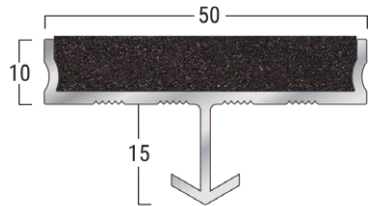

Latham SK, SHD & WAK-Wing Cast-In Place Safety Stair Tread Nosings Data Sheet

TYPE-ACS-50SK

ASBRALOY ACS-50SK
(SPARKLING BLACK-STANDARD INFILL)

Sparkling Black
(Standard)
LRV: 4.45

Terracotta
LRV: 8.33

Blue Grey
LRV: 16.71

Off White
LRV: 35.67

Teal
LRV: 15.49

Blue
LRV: 7.51

Safety Yellow
LRV: 22.69

Buff
LRV: 21.15

Brown
LRV: 6.19

Teak
LRV: 12.31

Cactus Green
LRV: 11.58

Silver Grey
LRV: 18.17

Lumo Luminescent
Glow-In-The-Dark
LRV: 38.75

PRODUCT DETAILS - ACS-50SK

Latham Asbraloy SK, SHD and WAK-Wing Cast-In Place Safety Stair Nosings are designed for new applications where pedestrian safety and stair longevity is of particular concern. The systems can be installed into the wet concrete topping. All SK, SHD and WAK-Wing Series Cast-In Place Safety Stair Nosings are suitable for internal or external applications and are available with a wide range of insert colours.

FEATURES

- P5 Slip Classification.
- Super hard wearing.
- Full Abrasive Silicon Carbide Mineral Insert.
- 16 insert colours available.
- Luminance Reflective Value (LRV).
- UV Stable.

MATERIALS

Standard Supply: Cut to site required lengths, or in full 4600mm lengths.