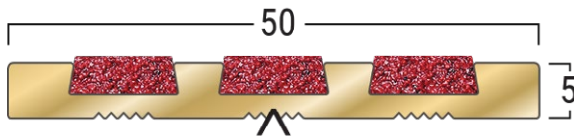

Latham Asbrabronz™ Brass Recess Mounted Safety Stair Tread Nosing Data Sheet

TYPE-B493S

ASBRABRONZ B493S (TERRACOTTA)

Λ - Denotes Factory Drilling Location
When Specified

Brown
(Standard)
LRV: 19.55

Terracotta
LRV: 20.92

Teal
LRV: 25.86

Buff
LRV: 27.52

Cactus Green
LRV: 24.02

Blue Grey
LRV: 26.44

Blue
LRV: 21.56

Sparkling Black
LRV: 18.66

Silver Grey
LRV: 27.25

Off White
LRV: 37.67

Safety Yellow
LRV: 30.57

Teak
LRV: 24.18

Lumo Luminescent
Glow-In-The-Dark
LRV: 40.82

PRODUCT DETAILS - B493S

Latham safety inserts provide slip resistant protection for pedestrians, building occupants and owners. Safety stair inserts highlight the leading edge of the step, or make ramps or flat surfaces safe. These metal supported products are recommended for installation in rebated or preformed grooves in granite, marble, terrazzo, concrete and timber treads.

FEATURES

- P5 Slip Classification
- Super hard wearing.
- Abrasive Silicon Carbide Mineral Insert.
- 13 insert colours available
- Luminance Reflective Value (LRV)
- Available factory curved
- UV Stable