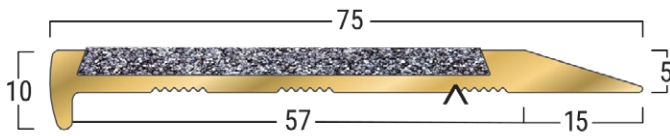

Latham Asbrabronz™ Brass ST Surface Mounted Safety Stair Tread Nosing Data Sheet

TYPE-BFA711ST

ASBRABRONZ BFA711ST
(SILVER GREY 50mm ABRASIVE STRIP)

△ - Denotes Factory Drilling Location

Brown
(Standard)
LRV: 6.19

Terracotta
LRV: 8.33

Teal
LRV: 15.49

Buff
LRV: 21.15

Cactus Green
LRV: 11.58

Blue Grey
LRV: 16.71

Blue
LRV: 7.51

Sparkling Black
LRV: 4.45

Silver Grey
LRV: 18.17