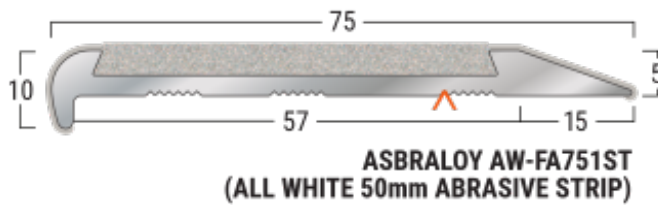

# Latham Asbraloy™ Super Visual Surface Mounted Safety Stair Tread Nosing Data Sheet

## TYPE-AW-FA751ST

▲ - Denotes Factory Drilling Location

OFF WHITE  
INFILL

LRV: 35.67

Surface mounted stair tread nosings are designed for existing and new applications. The nosing can be installed over the substrate and the tapered profile ensures there is no tripping hazard. The stair tread nosings can be installed on most flooring finishes including stone, concrete, tile, terrazzo, timber, pavers, brick, carpet and vinyl.