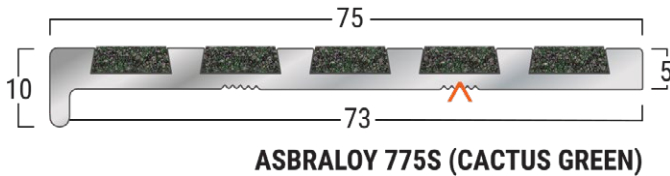

Latham Asbraloy™ Aluminium S Recess Mounted Safety Stair Tread Nosing Data Sheet TYPE-775S

▲ - Denotes Factory Drilling Location

Sparkling Black
(Standard)
LRV: 28.9

Terracotta
LRV: 34.18

Teal
LRV: 31.19

Buff
LRV: 40.81

Cactus Green
LRV: 36.16

Blue Grey
LRV: 37.11

Blue
LRV: 32.01

Brown
LRV: 32.75

Silver Grey
LRV: 37.70

Off White
LRV: 50.17

Safety Yellow
LRV: 41.14

Teak
LRV: 35.75

Lumo Luminescent
Glow-In-The-Dark
LRV: 51.62

PRODUCT DETAILS - 775S

Recess mounted stair tread nosings are designed for both internal and external applications. The nosing can be recessed into new work or recessed into existing floor finishes. The stair tread nosings can be installed on most flooring finishes including stone, concrete, tile, terrazzo, timber, pavers, brick, carpet and vinyl.