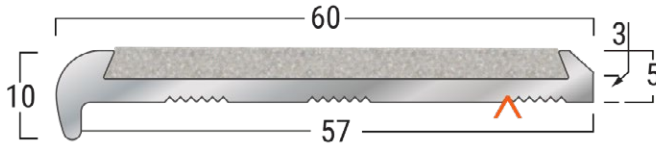

Latham Asbraloy™ Aluminium SB Bevelled Edge Safety Stair Tread Nosing Data Sheet

TYPE-FA601SB

ASBRALLOY FA601SB
(ALL WHITE 50mm ABRASIVE STRIP)

▲ - Denotes Factory Drilling Location

Sparkling Black
(Standard)
LRV: 4.45

Terracotta
LRV: 8.33

Blue Grey
LRV: 16.71

Off White
LRV: 35.67

Teal
LRV: 15.49

Blue
LRV: 7.51

Safety Yellow
LRV: 22.69

Buff
LRV: 21.15

Brown
LRV: 6.19

Teak
LRV: 12.31

Cactus Green
LRV: 11.58

Silver Grey
LRV: 18.17

Lumo Luminescent
Glow-In-The-Dark
LRV: 38.75

PRODUCT DETAILS - FA601SB

Bevelled edge stair tread nosings are designed for new applications where pedestrian safety, stair tread appearance and longevity is of particular concern. They are suitable for both internal and external applications and are designed for installation with carpet or vinyl applications.

MATERIALS

Standard Supply: Cut to site required lengths, complete with countersunk holes, stainless steel screws and plastic plugs, or in full 4600mm lengths
Aluminium: 6063-T5, ASTM B221, Mill Finish
Inserts: Suregrip™ Sparkling Black (standard) Silicon Carbide Mineral Inserts, or Supagrit™ Coloured Silicon Carbide Mineral Inserts