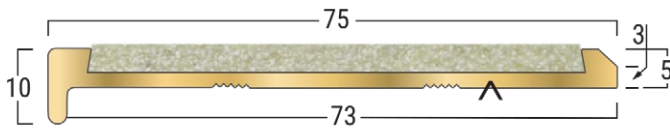

Latham Asbrabronz™ Brass SB Bevelled Edge Safety Stair Tread Nosing Data Sheet

TYPE-BFA771SB

ASBRABRONZ BFA771SB
(LUMO LUMINESCENT 65mm ABRASIVE STRIP)

▲ - Denotes Factory Drilling Location

PRODUCT DETAILS - BFA771SB

Bevelled edge stair tread nosings are designed for new applications where pedestrian safety, stair tread appearance and longevity is of particular concern. They are suitable for both internal and external applications and are designed for installation with carpet or vinyl applications.

FEATURES

- P5 Slip Classification
- Super hard wearing.
- Full Abrasive Silicon Carbide Mineral Insert.
- 13 insert colours available
- Luminance Reflective Value (LRV)
- Available factory curved
- UV Stable

MATERIALS

Standard Supply: Cut to site required lengths, complete with countersunk holes, stainless steel screws and plastic plugs, or in full 4600mm lengths
Brass: Alloy 380 UNS - C38010, Mill Finish
Inserts: Supagrit™ (Standard - Brown) Silicon Carbide Mineral Inserts.