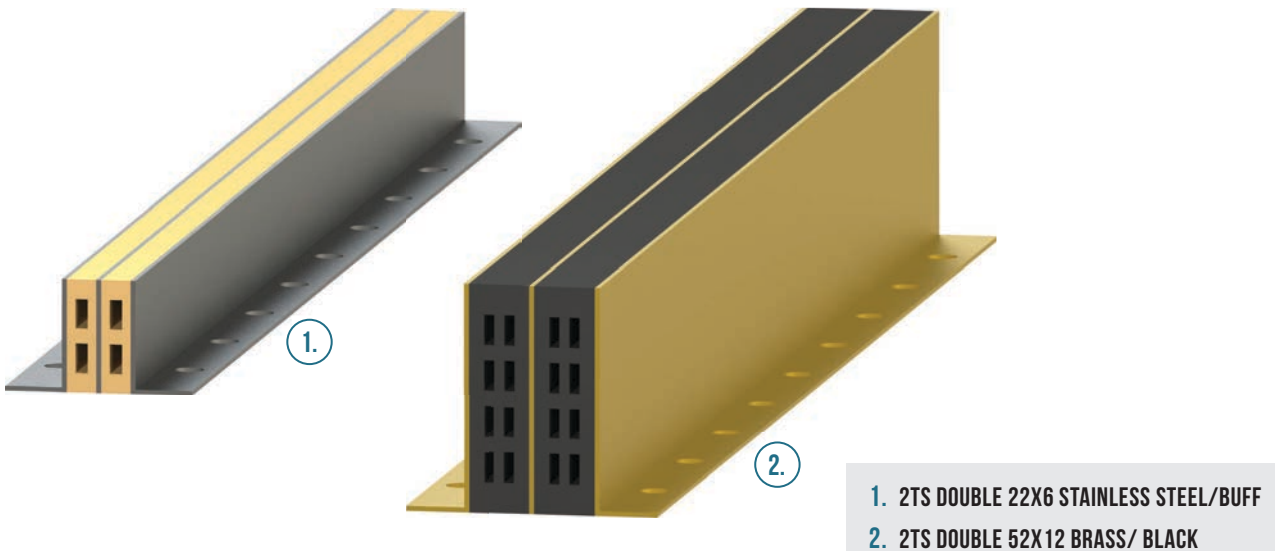

2TS DOUBLE CONTROL AND VISUAL EFFECT