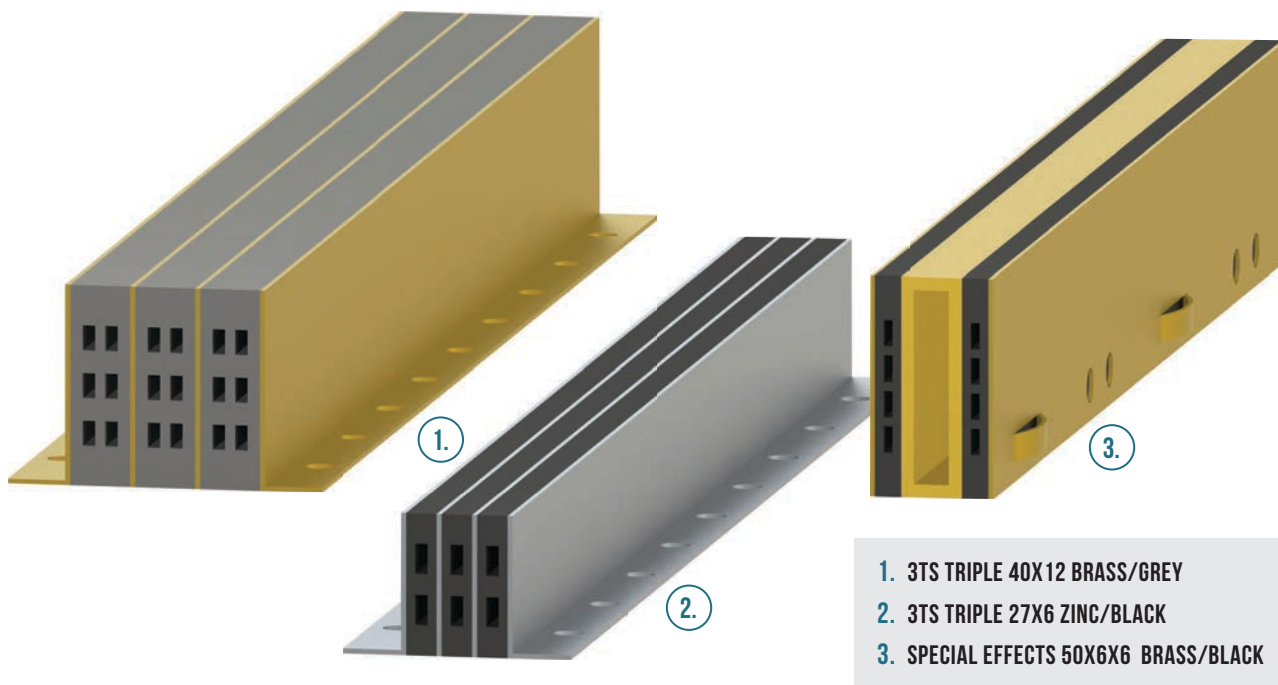

3TS TRIPLE CONTROL AND VISUAL EFFECT

1. 3TS TRIPLE 40X12 BRASS/GREY
2. 3TS TRIPLE 27X6 ZINC/BLACK
3. SPECIAL EFFECTS 50X6X6 BRASS/BLACK

GENERAL PRODUCT INFORMATION

- All Loc® Strips and Tile Strips supplied in standard lengths of 1800mm.
- Loc® Strips are specifically designed for use with optional GW50/SSW50 Wire Anchors for maximum control.
- Some custom metal thicknesses available on request.
- Product profile illustrations approximately 66% full size.

CUSTOM MADE LOC® AND TILE STRIP PROFILE GUIDE

To order specify height, width, neoprene colour & metal type

Product Type	Application	Metal Finishes Available	Metal Side Plate Depth
2LS 6 DOUBLE 2LS 12 DOUBLE	Designed for double control and as a visual effect in the floors.	Available with Brass, Zinc and Stainless Steel Side Plates.	22mm, 31mm, 40mm, 50mm, 65mm, 80mm, 90mm, 100mm, 115mm.
3LS 6 TRIPLE 3LS 12 TRIPLE	Designed for triple control and as a visual effect in the floors.	Available with Brass, Zinc and Stainless Steel Side Plates.	9mm, 12mm, 15mm, 18mm, 22mm, 25mm, 42mm, 46mm.
2TS 6 DOUBLE 2TS 12 DOUBLE	Designed for double control and as a visual effect in the floors.	Available with Brass, Aluminium and Stainless Steel Side Plates.	22mm, 31mm, 40mm, 50mm, 65mm, 80mm, 90mm, 100mm, 115mm,
3TS 6 TRIPLE 3TS 12 TRIPLE	Designed for triple control and as a visual effect in the floors.	Available with Brass, Aluminium and Stainless Steel Side Plates.	20mm, 22mm, 25mm, 27mm, 32mm, 37mm, 42mm, 47mm, 52mm, 62mm, 72mm, 77mm, 82mm, 92mm, 102mm, 112mm, 127mm.
SPECIAL EFFECTS	There are a range off possibilites when it comes to special effect Joints. Consult with Latham Australia for further details.		Varying consult Latham Australia for further details.

NEOPRENE INFILL COLOUR OPTIONS

BU Buff

GR Grey

BL Black