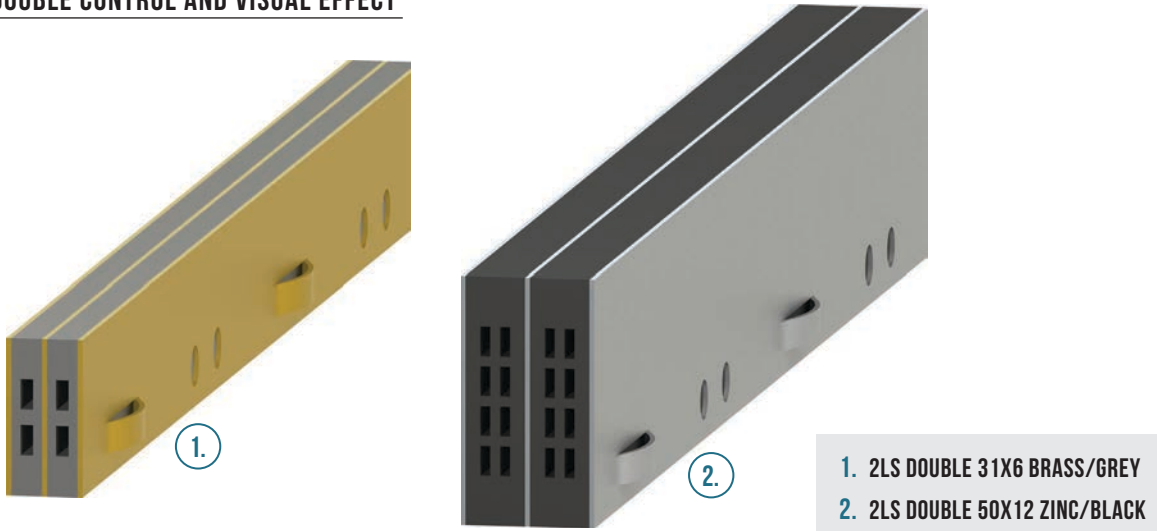

CUSTOM MADE NEOPRENE-X-PANSION LOG AND TILE STRIPS

2LS DOUBLE CONTROL AND VISUAL EFFECT