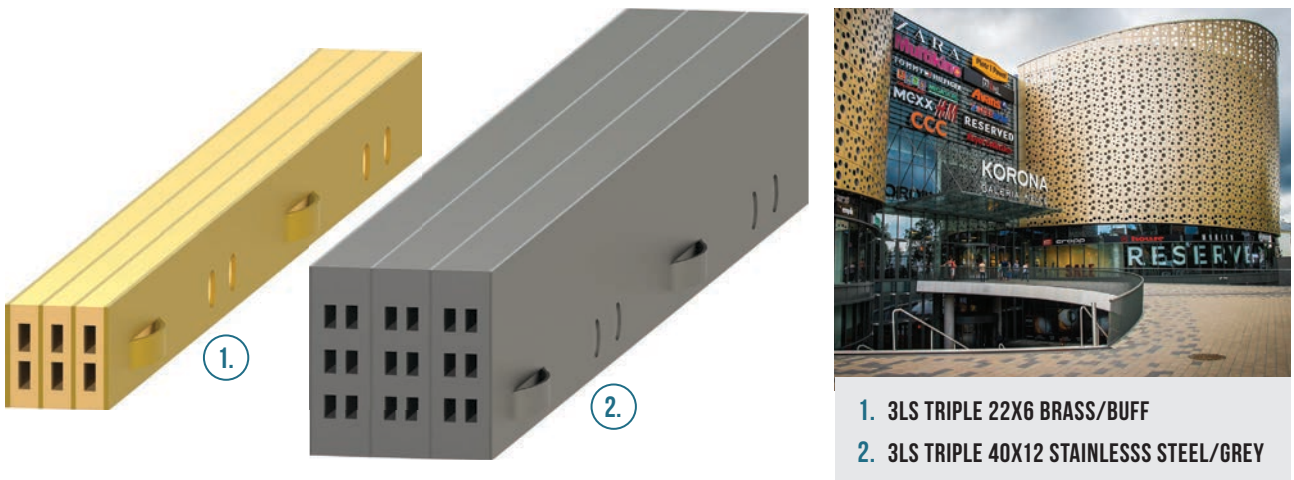

3LS TRIPLE CONTROL AND VISUAL EFFECT